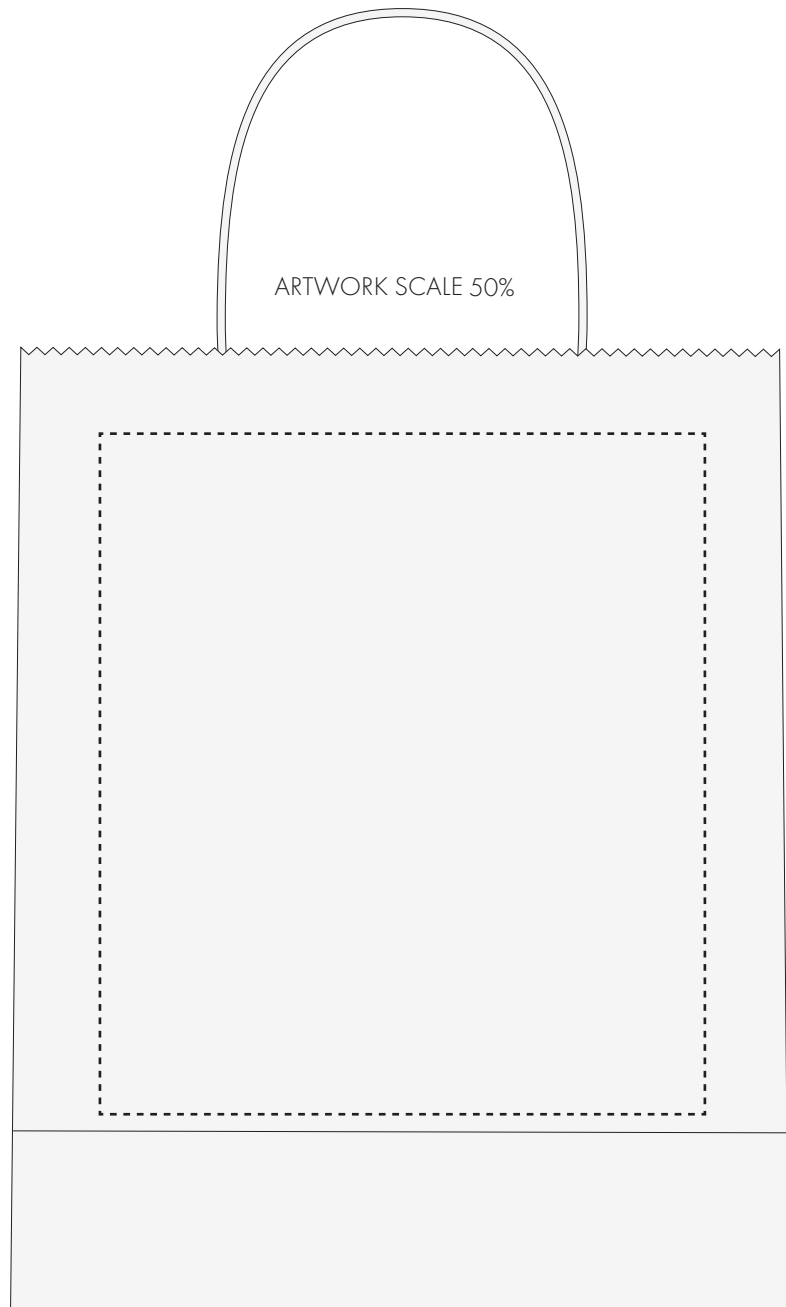

Your Ref:

Quantity:

Product Code: QB4014

Our Ref:

Version: 1

Product Colour: WHITE

**PRINTING CONCERNS:****PRODUCT INFO:**

We stock this item in the following colours

**PANTONE REFERENCE(S)** Full colour transfer print

Product Image for visualisation  
- colours may vary

The dashed line is to demonstrate print area and will not appear on your printed item

**PLEASE NOTE:**

To proceed, please approve visual via the online system.

ARTWORK SCALE 100%

Max print area: 160mm x 180mm